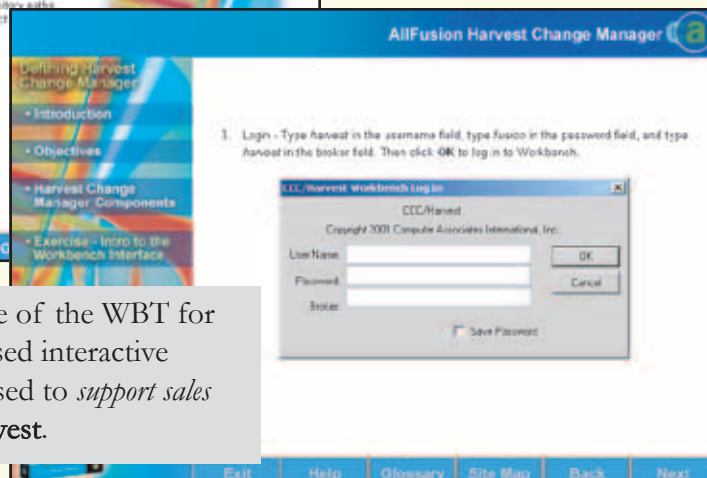

simulations served to reinforce the learning objectives established for the course. The unguided simulations could also be used to test the learner's retention of the training materials.

In addition to the use of the WBT for training, scenario-based interactive simulations can be used to *support sales and marketing* of **Harvest**.